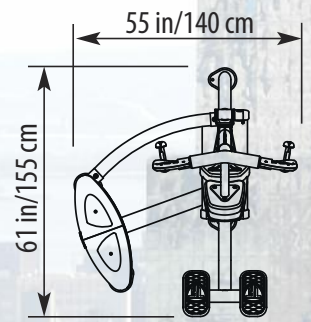

BIO-ARC TECHNOLOGY:

- Modified seat position and head pad to limit hyperextension of users neck.
- Independent, individual handles and body position minimizes shoulder stress, while allowing complete elbow extension and triceps recruitment during dip movement.
- The user's entire body moves along a linear arc trajectory with the machine.
- 200 lbs. weight stack: weight lifted is the approximate combined user's weight and weight selected (see Weight Guide label).

Ht: 58 in/147 cm
Wt: 535 lb/243 kg