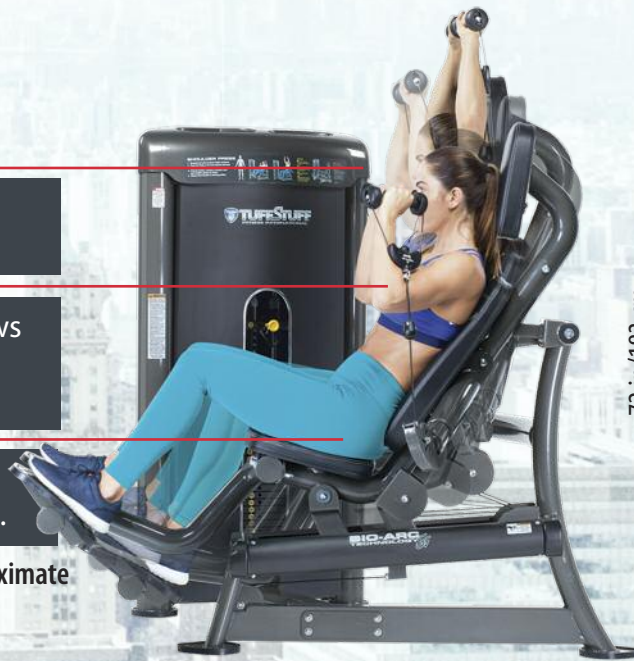

## BIO-ARC TECHNOLOGY:

- Head pad position helps prevent hyperextension of users neck.
- Independent individual handles allows natural arc pattern and movement of joints, limiting joint stress.
- The user's entire body moves along a linear arc trajectory with the machine.
- 245 lbs. weight stack: weight lifted is the approximate combined user's weight and weight selected (see Weight Guide label).

Ht: 58 in/147 cm  
Wt: 610 lb/277 kg