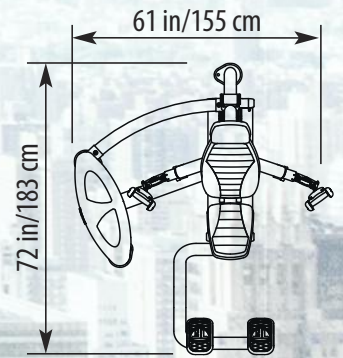

## BIO-ARC TECHNOLOGY:

- Head pad position helps prevent hyperextension of users neck.
- Independent individual handles allows natural arc pattern and movement of joints, limiting joint stress.
- The user's entire body moves along a linear arc trajectory with the machine.
- 245 lbs. weight stack: weight lifted is the approximate combined user's weight and weight selected (see Weight Guide label).

Ht: 58 in/147 cm  
Wt: 610 lb/277 kg