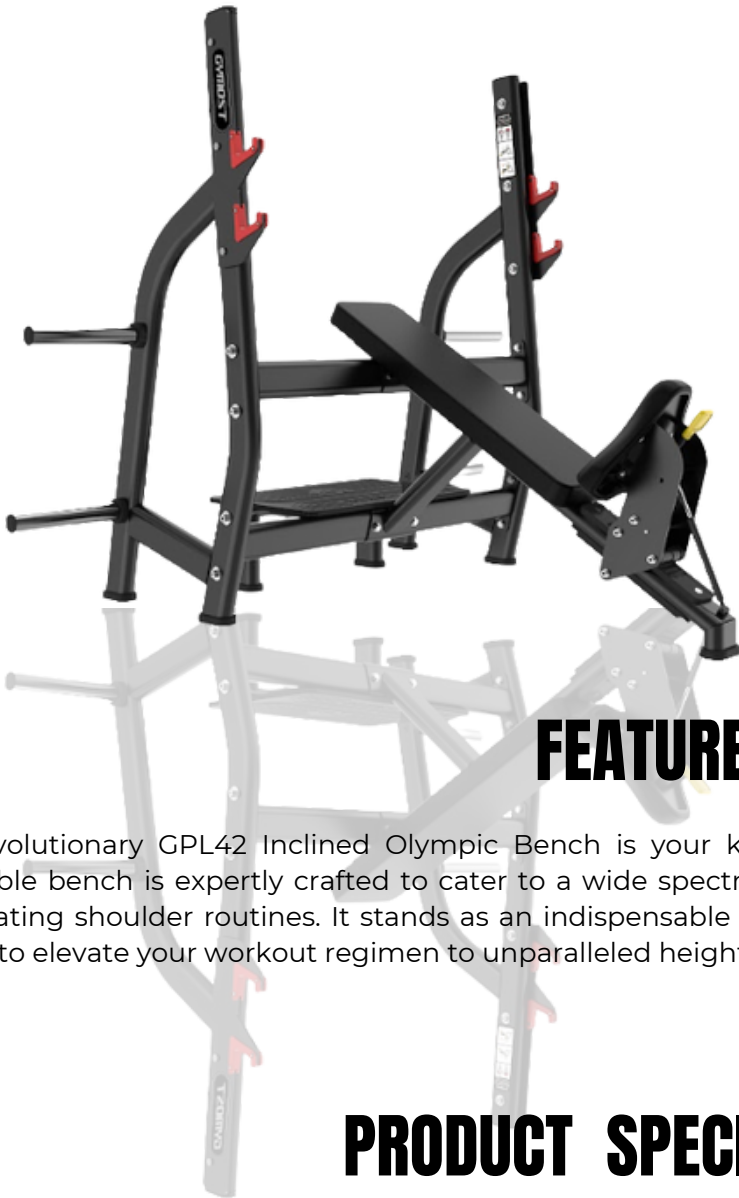

# GENESIS PLATE LOADED GPL42 INCLINE OLYMPIC BENCH

**GYMOST**  
GYM TO MOST | We are the one

## FEATURES

The revolutionary GPL42 Incline Olympic Bench is your key to transcendent upper body workouts. This adaptable bench is expertly crafted to cater to a wide spectrum of exercises, ranging from incline presses to invigorating shoulder routines. It stands as an indispensable cornerstone in your home gym or fitness haven, poised to elevate your workout regimen to unparalleled heights.

## PRODUCT SPECIFICATION

MODEL GPL42 INCLINE OLYMPIC BENCH

MAIN FRAME TUBE SIZE 32 MM

DIMENSION 1650 X 1880 X 1550 MM

GROSS WEIGHT 125 KG

**GYMOST**

<http://www.gymost.com/>