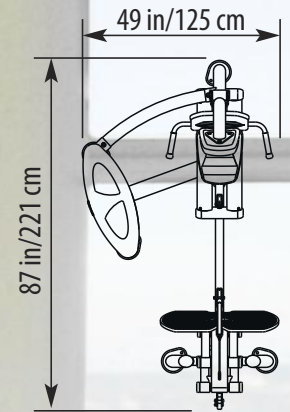

## BIO-ARC TECHNOLOGY:

- Large foot pad allows users to position feet in a wider stance to increase adductor recruitment when desired.
- Trigger release allows for easy adjustment of foot pad to desired starting position and range of motion.
- The user's entire body moves along a linear arc trajectory with the machine.
- 400 lbs. weight stack: weight lifted is the approximate combined user's weight and weight selected (see Weight Guide label).

Ht: 58 in/147 cm  
Wt: 815 lb/370 kg