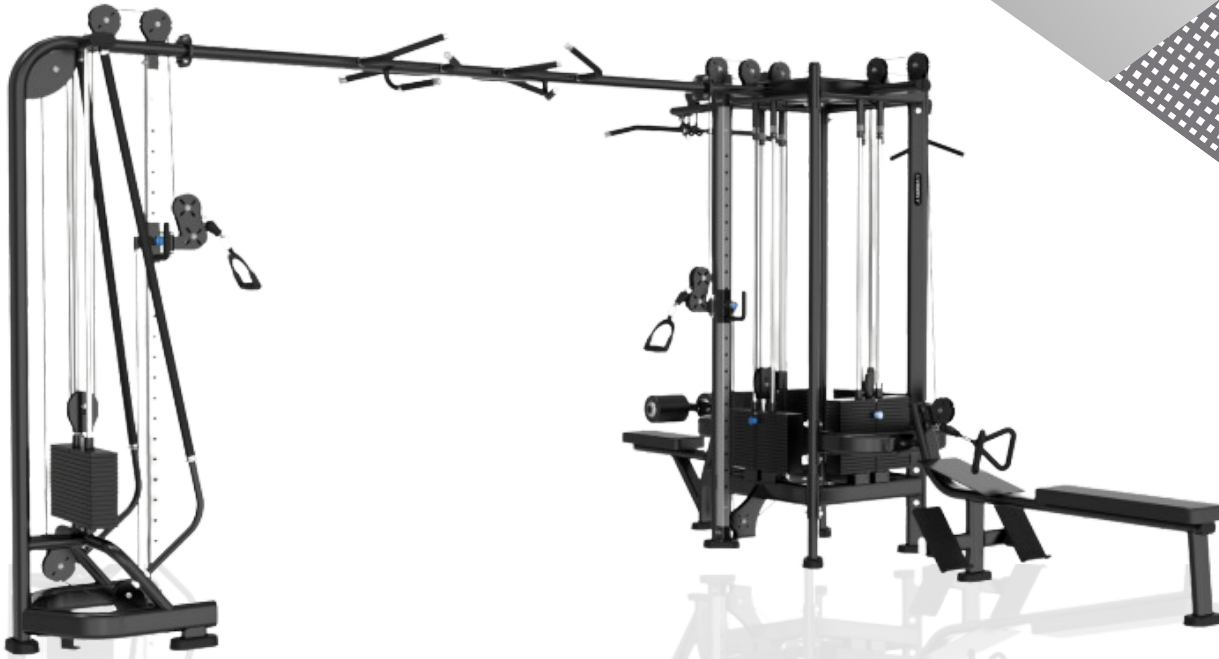

GENESIS CABLE CROSS GS41 5 STATION

GYMOST
GYM TO MOST | We are the one

FEATURES

Maximize your strength training potential with the CABLE CROSS GS41 5STATION. This comprehensive equipment features five cable stations, offering a multitude of exercises for all major muscle groups. From squats to tricep pushdowns, this machine allows for a complete and balanced workout.

PRODUCT SPECIFICATION

MODEL	GS41 5 STATION
WEIGHT STACK	80 KG X 2 + 100 KG X 3
DIMENSION	463 X 371.5 X 273 CM
TOTAL WEIGHT	680 KG

GYMOST

<http://www.gymost.com/>