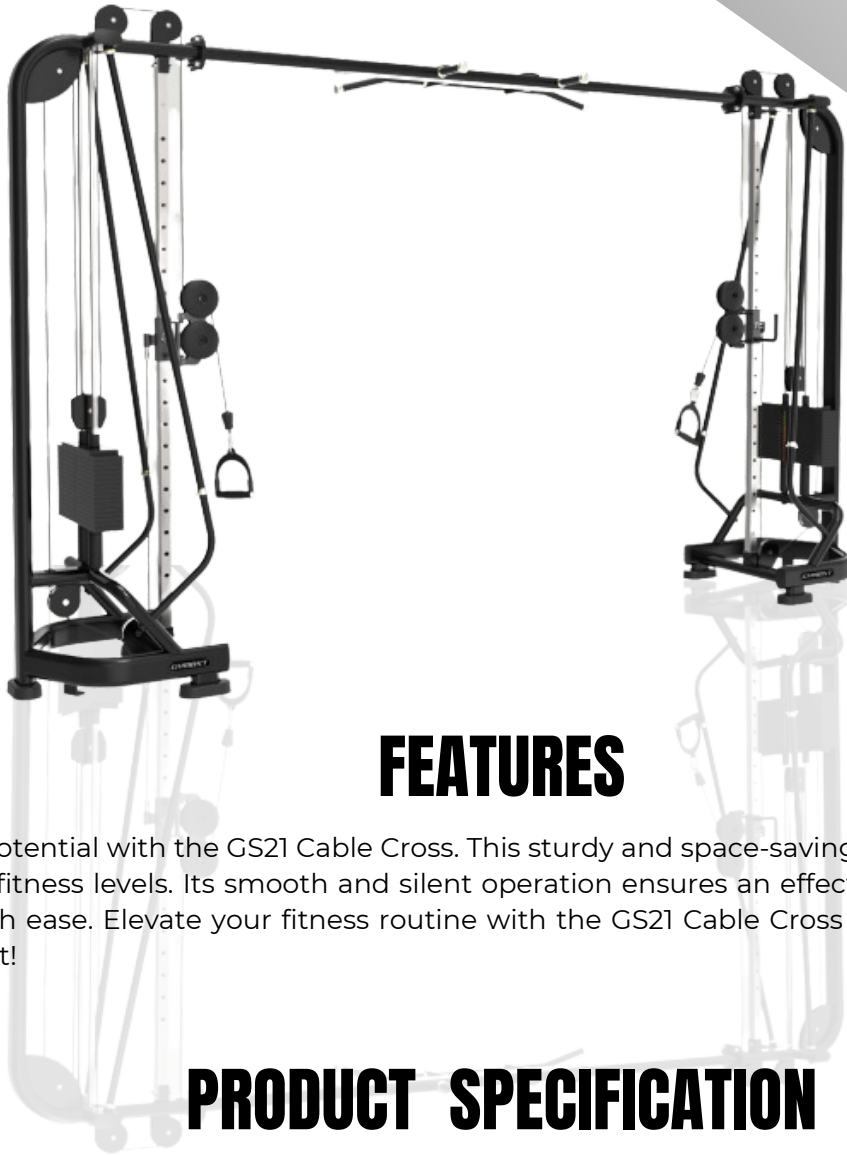

# GENESIS CABLE CROSS GS21 CABLE CROSS

**GYMOST**  
GYM TO MOST | We are the one

## FEATURES

Unleash your full potential with the GS21 Cable Cross. This sturdy and space-saving machine offers a wide range of exercises for all fitness levels. Its smooth and silent operation ensures an effective workout, targeting major muscle groups with ease. Elevate your fitness routine with the GS21 Cable Cross and experience the power of versatility at its best!

## PRODUCT SPECIFICATION

MODEL	GS21 CABLE CROSS
WEIGHT STACK	80 KG + 80 KG
DIMENSION	386 X 70 X 233 CM
TOTAL WEIGHT	386 KG

**GYMOST**

<http://www.gymost.com/>