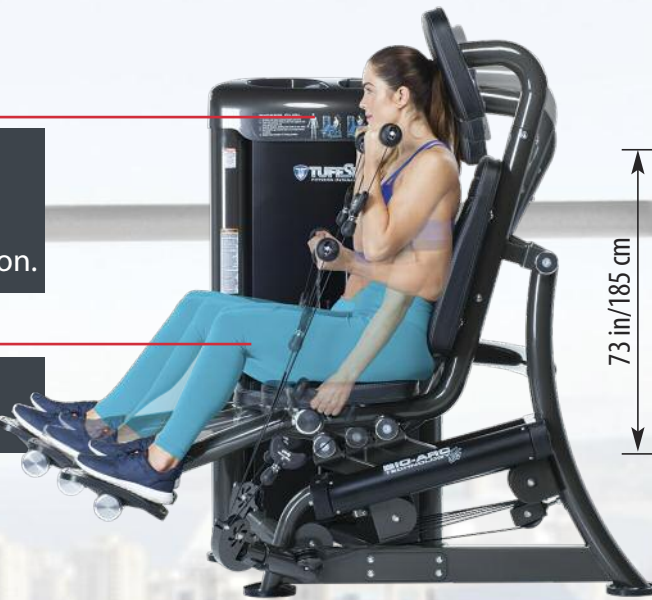

## BIO-ARC TECHNOLOGY:

- Design position of head pad and foot support allows you to be in a neutral position allowing users to optimize muscle activation during Bio-Arc motion.
- The user's entire body moves along a linear arc trajectory with the machine.
- 295 lbs. weight stack: weight lifted is the approximate combined user's weight and weight selected. (see Weight Guide label)

Ht: 58 in/147 cm  
Wt: 630 lb/286 kg