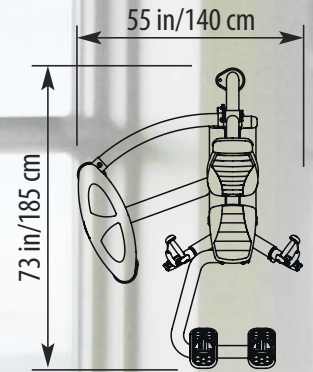

## BIO-ARC TECHNOLOGY:

- Design position of head pad and foot support allows you to be in a neutral position allowing users to optimize muscle activation during Bio-Arc motion.
- The user's entire body moves along a linear arc trajectory with the machine.
- 295 lbs. weight stack: weight lifted is the approximate combined user's weight and weight selected. (see Weight Guide label)

Ht: 58 in/147 cm  
Wt: 630 lb/286 kg