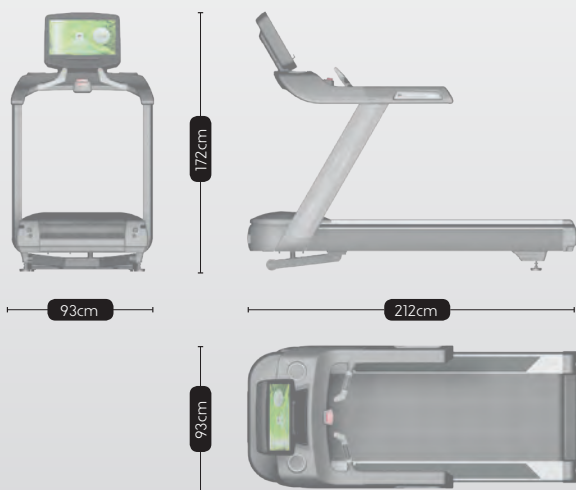

TR10000

TR1000 | TREADMILL

The TR1000 exhales luxury. The finest details are combined with a feeling of extreme safety when jumping into the machine.

New features such as the 3% decline, the joystick adjustment system or the movement sensors that indicate the machine use place this treadmill as one of the top alternatives in the market.

▲ **JOYSTICK.** Unique control system of speed and incline with ergonomic handles in joystick position.

TREADMILL	
TR1000	
Height (cm)	172
Width (cm)	94
Length (cm)	212
Weight (Kg)	220
Speed	1-26 Km/h
Motor	6.0CV
Incline	-3% - 16%
Running surface	160x58cm
Reinforced structure (3mm)	Yes
Max. user weight (kg)	190
Easy Toolbar	Yes
HST Phenolic resin board	Yes
Heartrate sensors in the handlebar	Yes
Wireless heartrate measuring	Yes
Emergency stop system	Yes
Usage indicator	LED
Bottleholder	2x
Transport wheels	Yes
Adjustable supports	Yes
Non-slippery profiles	Yes

OPTIONS OF
CONSOLES

	SmartFocus	LED
Screen	21" 4K	LED
Customizable screen	Yes	No
USB	Yes	Yes
Connectivity (TV, internet, etc.)	Yes	No
RFID access	Yes	No
Central Station	Yes	No
Compatible with management software	Yes	No

▲ **LED INDICATORS.** Know if the machine is being used at a glance.

DECLINE. ▶
The TR1000 treadmill includes a 3% decline.