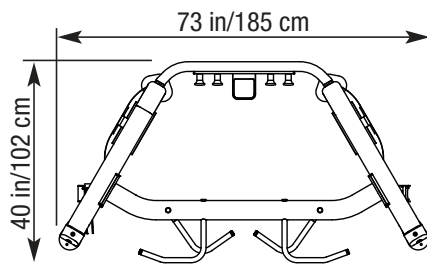

TuffStuff Fitness International

Over 30 Basic Exercises

Height: 90 in/229 cm
Weight: 690 lb/313 kg

Proformance
Plus

PPMS-255 COMPACT CABLE CROSSOVER

- 2" x 4" 11-gauge welded oval tubular steel main frame offers contemporary styling and structural stability.
- Compact size uses less floor space than traditional cable crossovers.
- Independent 15-position pulley columns allow for unilateral and bilateral exercise.
- Swivel cable ends and handles allow natural wrist movements without cable twisting.
- Durable-welded knurled zinc plated multi-grip station for wide, narrow, reverse and neutral grip upper body exercises.
- Wide-base frame designed for functional, speed and ballistic training, is accessible for wheelchairs, rehab equipment, workout benches and stability balls.
- 3/16" USA-Made/Certified EXERFLEX PRO® high performance fitness cable.
- Full length steel protective rear weight shrouds.
- Eight-step electrostatically applied powder coat finish baked at 400°F carefully monitored to ensure complete curing.
- Includes rubber stabilizer feet designed for floor anchoring.
- Shipped assembled for easier installation and set up.
- (2) 150 lbs. steel weight stack. 1:1/2 ratio – 50% of the resistance. Also available 1:1/4 ratio (factory install only), please inquire at time of purchase.
Option: 200 lbs. weight stack.
- **Engineered and manufactured in USA.**
- Custom two tone finish offers choice of six primary colors combined with Charcoal Texture accents.
(1) Matte Black (2) Platinum Sparkle (3) Sky White (4) Twilight Blue (5) Charcoal Texture (6) Wrinkle Black
Custom colors available – please inquire with your sales representative.