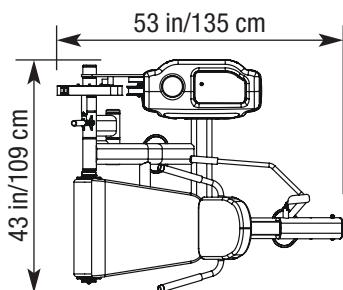

SINGLE STATION

LEG EXTENSION

PPS-231

- Pivot arm with pull-pin release for multiple start position adjustments.
- Gas assist back support easily adjusts for proper positioning and knee alignment.
- Self adjusting footroll to accommodate different leg lengths.
- 220 lbs. steel weight stack with add-on weight system. (Option: 295 lbs. weight stack)

Ht: 57 in/145 cm Wt: 500 lb/227 kg

LEG CURL

PPS-232

- Biomechanically correct angled seat position.
- Adjustable thigh hold-down pad with handles.
- Gas assist back support easily adjusts for proper positioning and knee alignment.
- Self aligning footroll with counter-balanced pivot arm.
- 220 lbs. steel weight stack with add-on weight system. (Option: 295 lbs. weight stack)

Ht: 57 in/145 cm Wt: 560 lb/254 kg