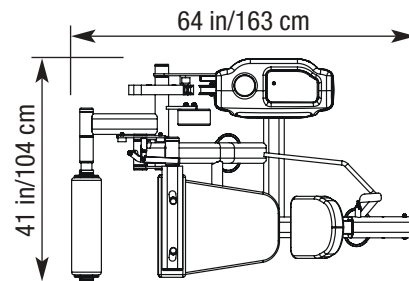

SINGLE STATION

LEG EXTENSION

PPS-231

- Pivot arm with pull-pin release for multiple start position adjustments.
- Gas assist back support easily adjusts for proper positioning and knee alignment.
- Self adjusting footroll to accommodate different leg lengths.
- 220 lbs. steel weight stack with add-on weight system. (Option: 295 lbs. weight stack)

Ht: 57 in/145 cm Wt: 500 lb/227 kg

LEG CURL

PPS-232

- Biomechanically correct angled seat position.
- Adjustable thigh hold-down pad with handles.
- Gas assist back support easily adjusts for proper positioning and knee alignment.
- Self aligning footroll with counter-balanced pivot arm.
- 220 lbs. steel weight stack with add-on weight system. (Option: 295 lbs. weight stack)

Ht: 57 in/145 cm Wt: 560 lb/254 kg